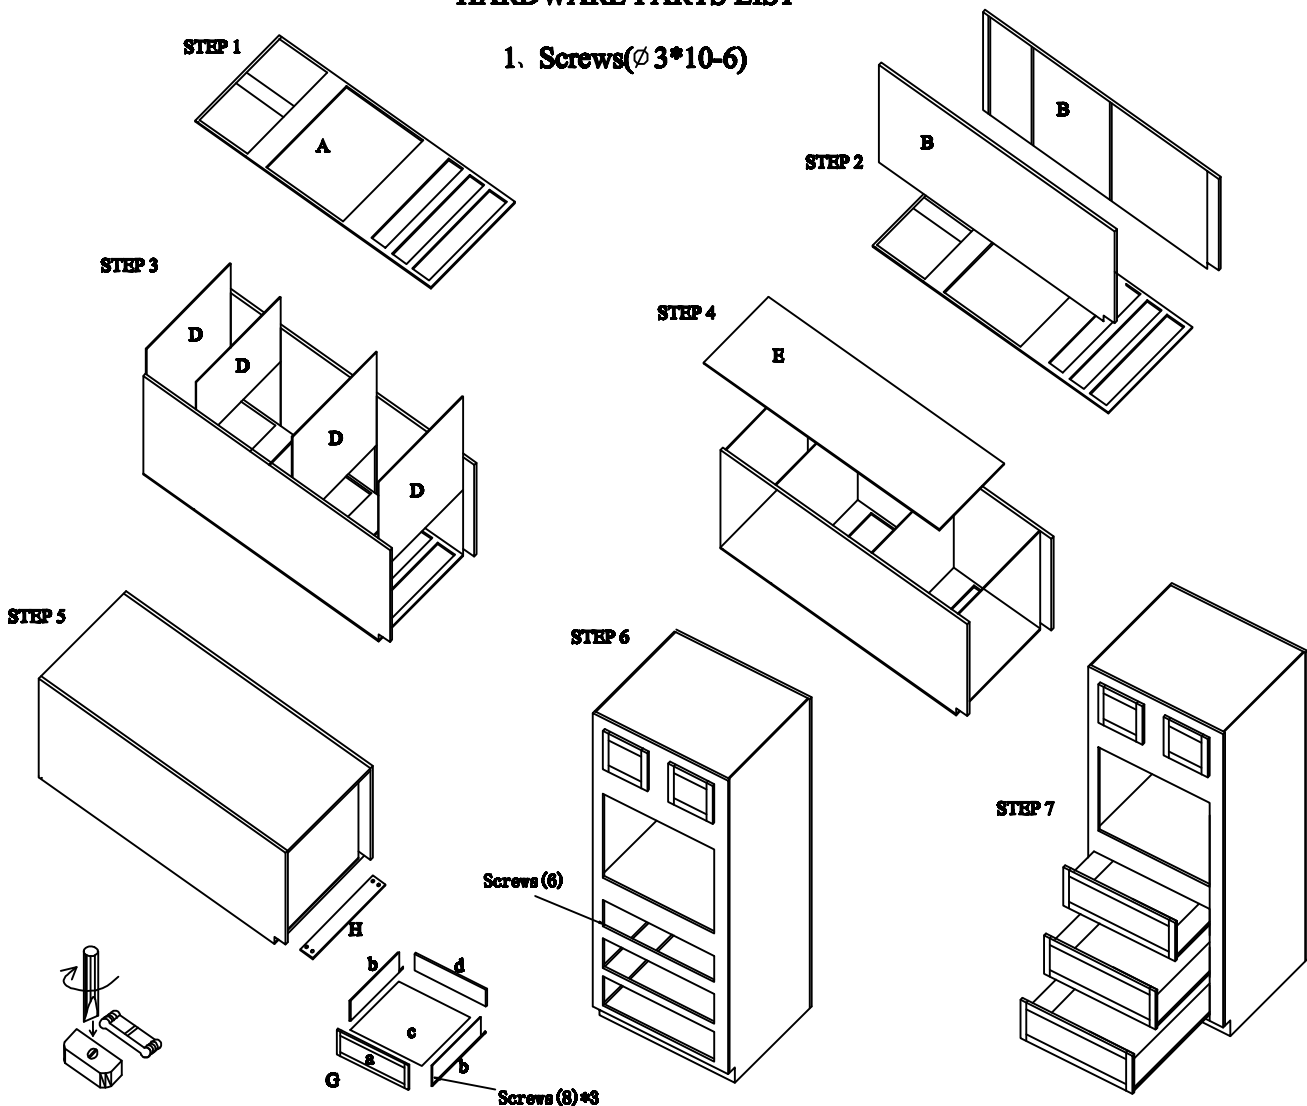

ASSEMBLY INSTRUCTIONS
OVEN CABINET (OU302484, OU302490, OU302496)
(OU332484, OU332490, OU332496)

CABINET PARTS LIST

A-Door & Face Frame B-Side Panels(2) D-Top/Medium/Bottom Panel(4)
E-Back Panel H-Toe Kick G-Drawer Parts(3)

DRAWER PARTS LIST

a-Front(3) b-Sides(6) c-Bottom(3) d-Back(3) e-Drawer Slides(3 pr) f-Screws(ϕ 3*30-24)

HARDWARE PARTS LIST

1. Screws(ϕ 3*10-6)

Your cabinet is complete. For installation, consult a professional contractor or building supplier for the proper installation method or materials to be used for your existing wall condition (e.g., wood, concrete, tile, etc.).