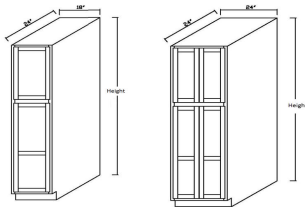

Wall Pantries

WP1884	18	84.0	24	Wall pantry 18" x 84"	✓	✓	✓	✓	✓	✓	✓	✓
WP2484	24	84.0	24	Wall pantry 24" x 84"	✓	✓	✓	✓	✓	✓	✓	✓
WP1890	18	90.0	24	Wall pantry 18" x 90"	✓	✓	✓	✓	✓	✓	✓	✓
WP2490	24	90.0	24	Wall pantry 24" x 90"	✓	✓	✓	✓	✓	✓	✓	✓
WP1896	18	96.0	24	Wall pantry 18" x 96"	✓			✓				
WP2496	24	96.0	24	Wall pantry 24" x 96"	✓			✓