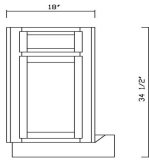

Item #	Outer Dimension (in)			Description	DFG	SLW	CCG	HBW	NPE	NPH	SVH	SVM
	W	H	D									
	B33	33	34.5	24	Base 33", 2 door, 2 drawer	✓	✓	✓	✓	✓	✓	✓
	B36	36	34.5	24	Base 36", 2 door, 2 drawer	✓	✓	✓	✓	✓	✓	✓
	B42	42	34.5	24	Base 42", 2 door, 2 drawer	✓		✓	✓	✓	✓	✓

### Sink Bases

	SB30	30	34.5	24	Sink base 30"	✓	✓	✓	✓	✓	✓	✓
	SB33	33	34.5	24	Sink base 33"	✓	✓	✓	✓	✓	✓	✓
	SB36	36	34.5	24	Sink base 36"	✓	✓	✓	✓	✓	✓	✓
	SB42	42	34.5	24	Sink base 42"	✓	✓	✓	✓	✓	✓	✓
	FSB36	36	34.5	24	Farm sink base 36"	✓	✓	✓	✓	✓		
	<i>Farmer Sink Base face cut is 7" and can be trimmed to 10"</i>											

### Sink Bases

	SB60	60	34.5	24	Sink base 60"	✓		✓	✓	✓	✓	✓
---	------	----	------	----	---------------	---	--	---	---	---	---	---

Item #	Outer Dimension (in)			Description	DFG	SLW	CCG	HBW	NPE	NPH	SVH	SVM
	W	H	D									

### Base Corners

BBC42-45	36	34.5	24	Base blind 36", 1 dr, 1 drawer	✓	✓	✓	✓	✓	✓	✓	✓
<i>BBC42-45 has a B15 drawer front and door; the center stile is 9" wide, pulled from 42" to 45"</i>												

CSF36	36	34.5	24	Corner sink front 36"	✓	✓	✓	✓	✓	✓	✓	✓
-------	----	------	----	-----------------------	---	---	---	---	---	---	---	---