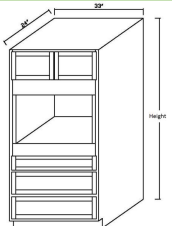

Utility Cabinets

OU332484	33	84.0	24	Oven utility 33" x 84"	✓	✓	✓	✓	✓	✓	✓	✓
OU332490	33	90.0	24	Oven utility 33" x 90"	✓	✓	✓	✓	✓	✓	✓	✓