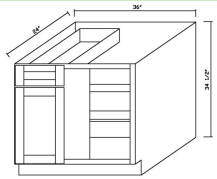

Item #	Outer Dimension (in)			Description	DFG	SLW	CCG	HBW	NPE	NPH	SVH	SVM
	W	H	D									

Base Corners

BBC42-45	36	34.5	24	Base blind 36", 1 dr, 1 drawer	✓	✓	✓	✓	✓	✓	✓	✓
<i>BBC42-45 has a B15 drawer front and door; the center stile is 9" wide, pulled from 42" to 45"</i>